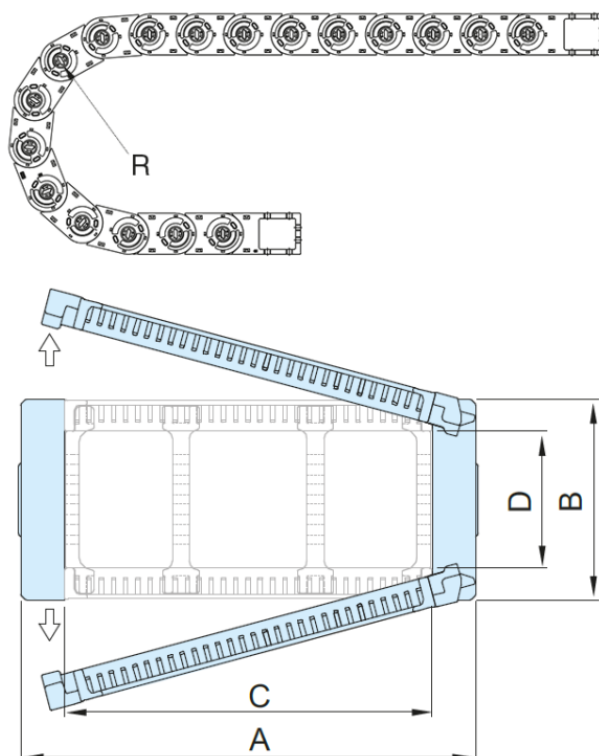

Article number: 18ST055N150R125

Description: ST Shift cable chain, ST055N.150 Radius 125 - Hoved nr. (1LK)

Type: ST 055N.150.R125

## Measures

A = 171

B = 52

C = 150

D = 40

I = 55

R = 125